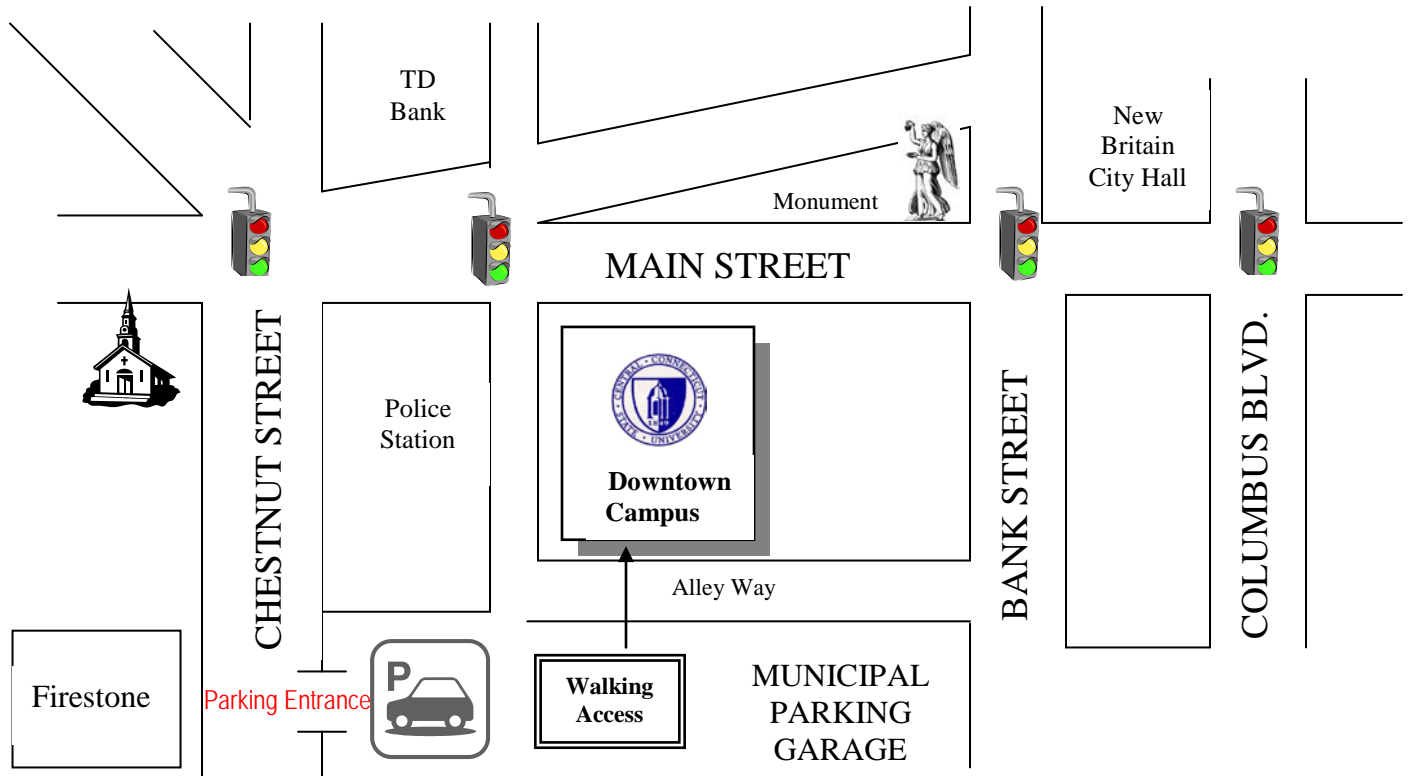

**CENTRAL CONNECTICUT STATE UNIVERSITY DOWNTOWN CAMPUS
INSTITUTE OF TECHNOLOGY AND BUSINESS DEVELOPMENT**

185 Main Street
New Britain, CT 06051

**Please read thoroughly to ease your travels
to the Covering Kids & Families meeting!**

From I-84 (Waterbury – East)

Exit 35 (left exit) to Route 72 East. Take Exit 9 - Main Street. At end of the exit take a right. At the next light take a right onto Chestnut Street and another right onto Main Street. CCSU is a brick building located on the right just past the first light, next to the Police Station.

From I-84 (Hartford – West)

Exit 39A to Route 9 South. Take Exit 27 – Chestnut Street (left exit). At the end of the exit take a right onto Chestnut Street and proceed to the third light. Take a right onto Main Street. CCSU is a brick building located on the right just past the first light, next to the Police Station.

From the South (Routes 9, 91 or 15)

Go north on route 9 to Exit 26 – Downtown New Britain. Go straight at the end of the exit take a left at the following traffic light (CVS is on the corner) onto Chestnut Street. Take your second right onto Main Street. CCSU is a brick building located on the right just past the first light, next to the Police Station.